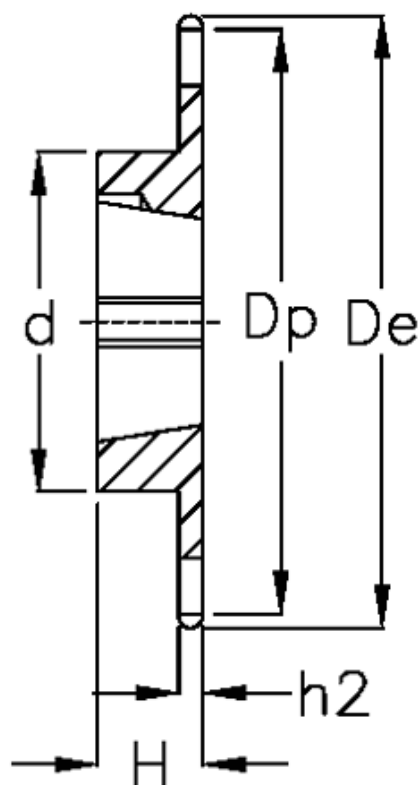

# Data Sheet

Article number: 616031006114

Description: Taperbored sprocket 10 B-1 Z=114 simplex  
for bushing 2517

## Measures

C	= 1.6
d	= 110
De	= 584.1
Dp	= 576.13
For bush	= 2517
For chain size	= 5/8" x 3/8"
For chain type	= 10 B-1
H	= 45

h1	= 9.1
Material	= Støbejern
Number of teeth	= 114